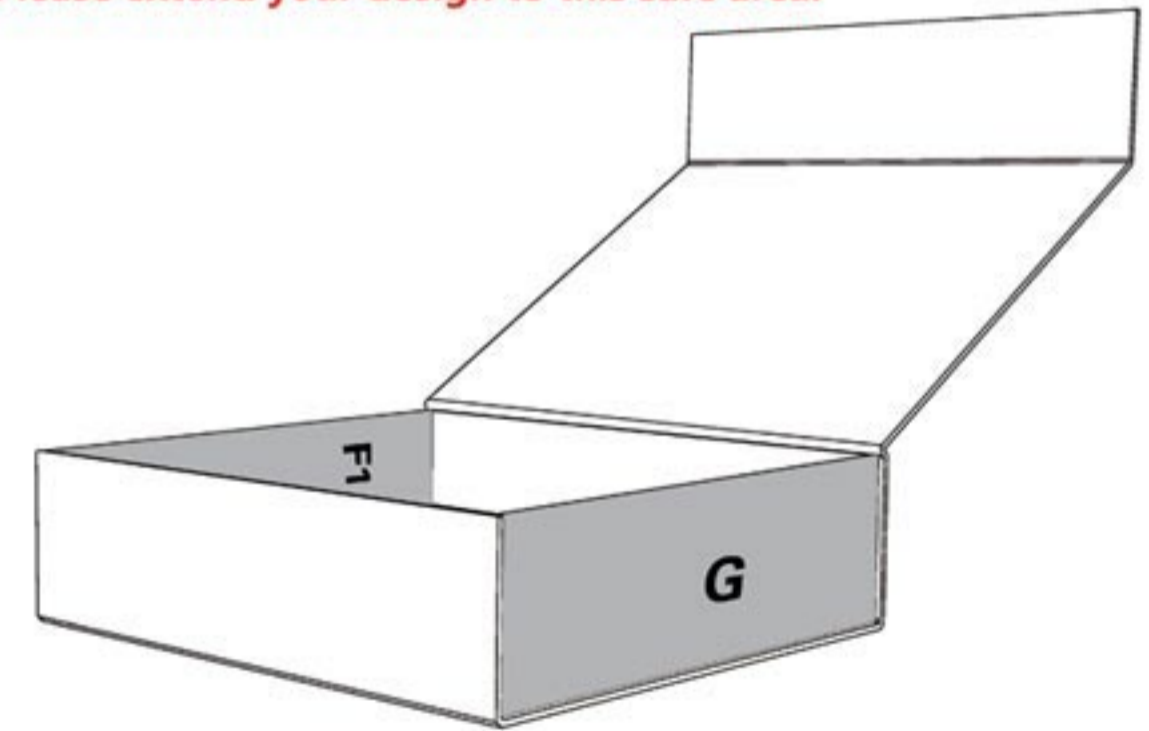

Collapsible Rigid Boxes
(Product code: GP6673-74237-02)
Overall size: 202LX202WX63Hmm(+/-1mm)

This safe area is highlighted with red line for print bleeding. Please extend your design to this safe area.

This safe area is highlighted with red line for print bleeding. Please extend your design to this safe area.

customprintbox