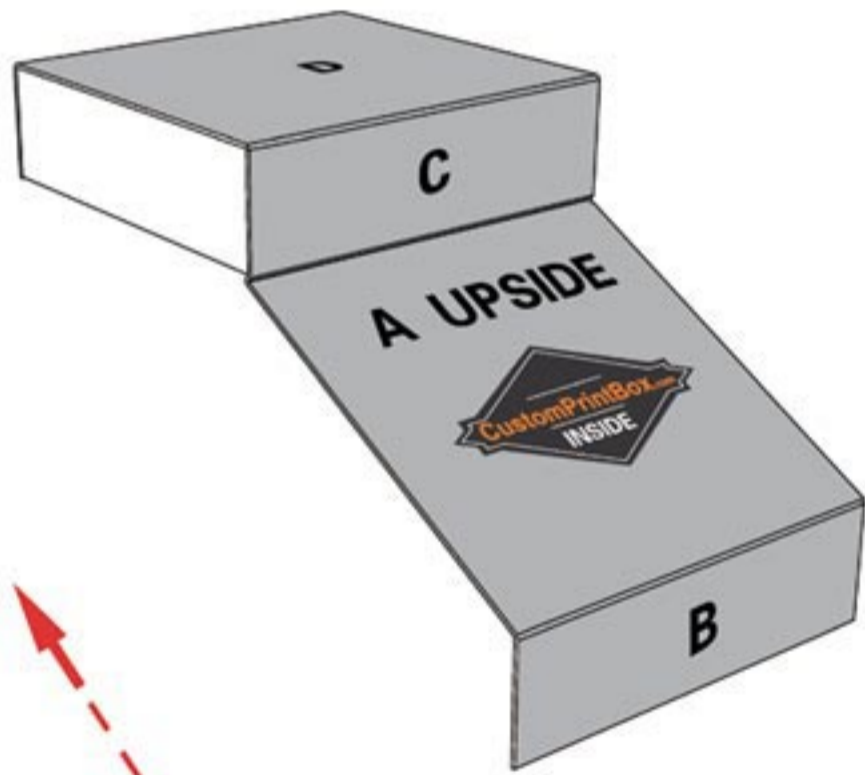

Collapsible Rigid Boxes
(Product code: GP6673-74237-02)
Overall size: 202LX202WX63Hmm(+/-1mm)

This safe area is highlighted with red line for print bleeding. Please extend your design to this safe area.

This safe area is highlighted with red line for print bleeding. Please extend your design to this safe area.

customprintbox