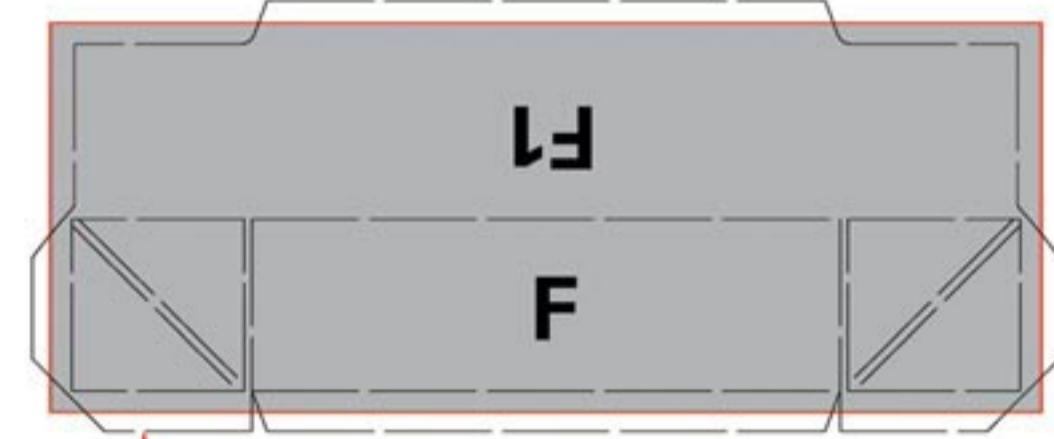

Collapsible Rigid Boxes
(Product code: GP6673-74237-02)
Overall size: 202LX202WX63Hmm(+/-1mm)

This safe area is highlighted with red line for print bleeding. Please extend your design to this safe area.

This safe area is highlighted with red line for print bleeding. Please extend your design to this safe area.

customprintbox