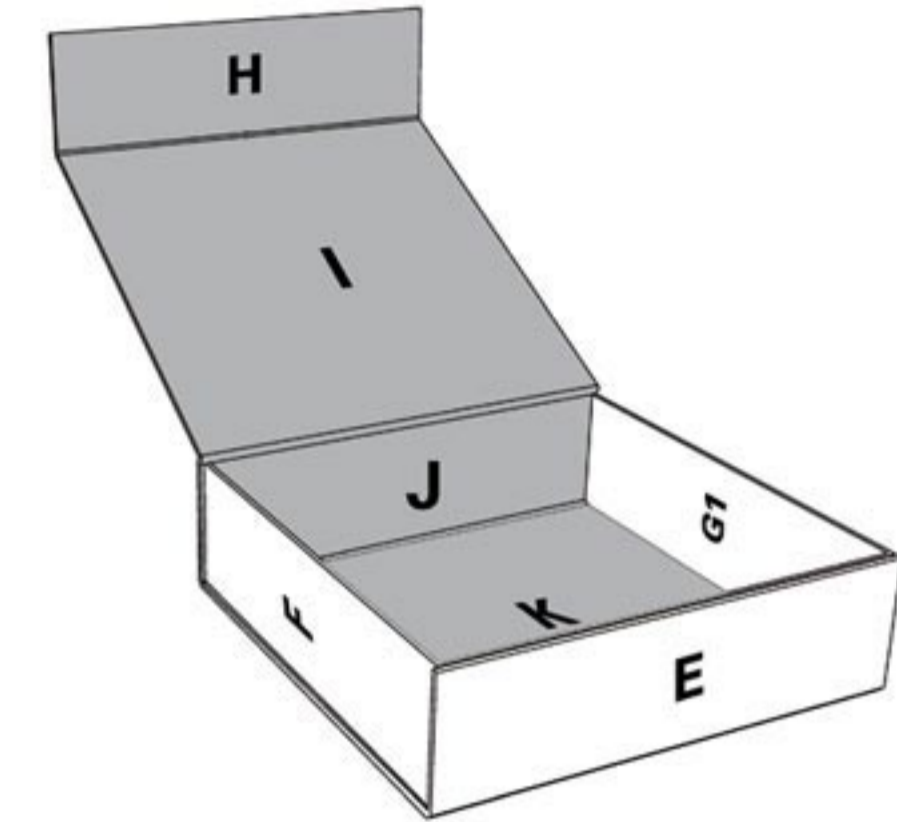

Collapsible Rigid Boxes
(Product code: GP6673-74237-02)
Overall size: 202LX202WX63Hmm(+/-1mm)

This safe area is highlighted with red line for print bleeding. Please extend your design to this safe area.

This safe area is highlighted with red line for print bleeding. Please extend your design to this safe area.

customprintbox