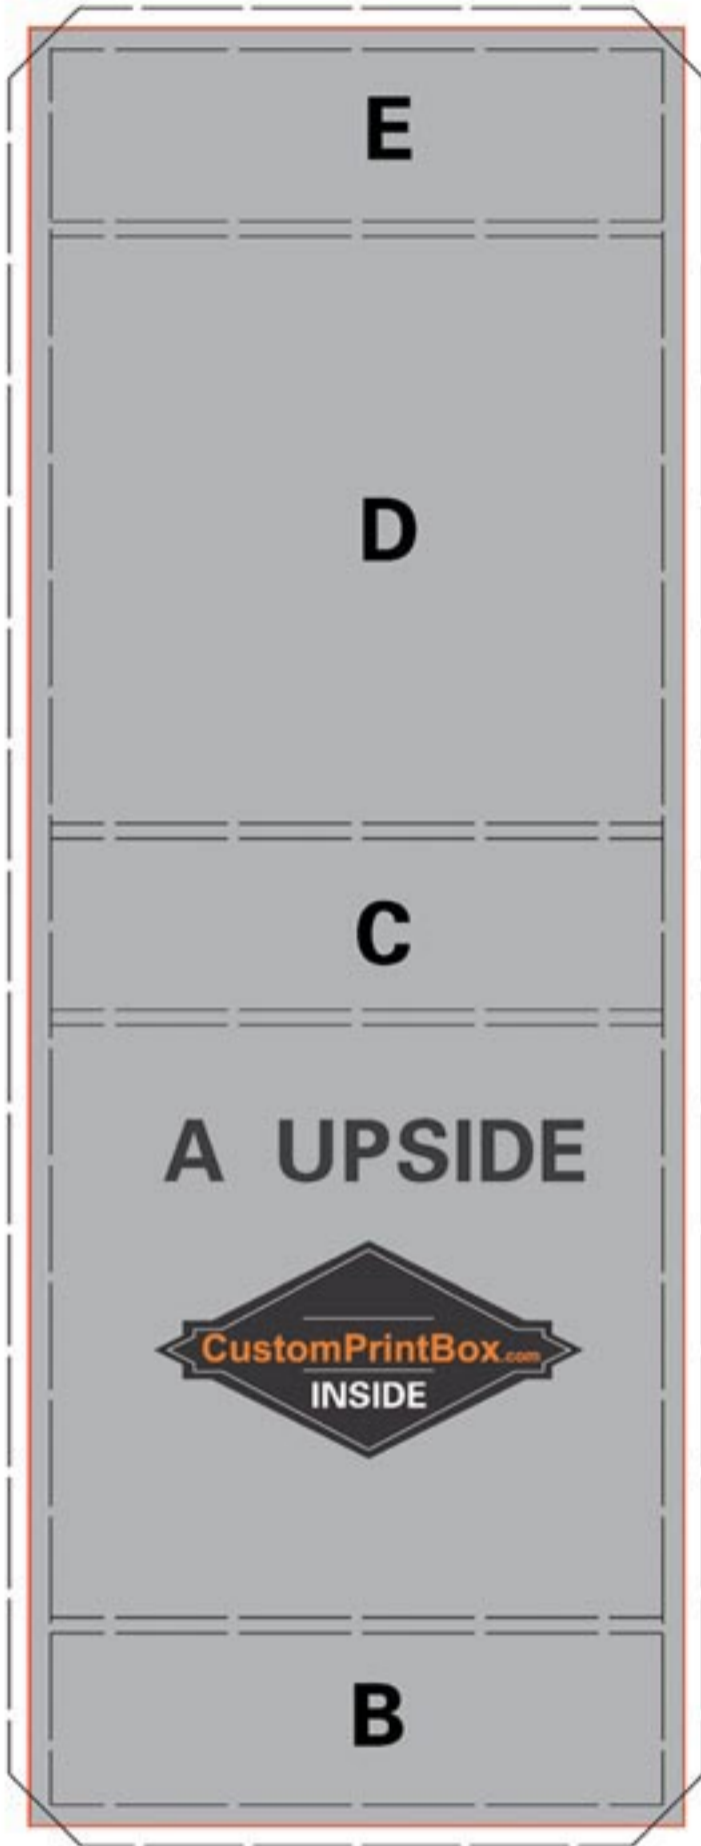

Collapsible Rigid Boxes
(Product code: GP6673-74237-02)
Overall size: 202LX202WX63Hmm(+/-1mm)

This safe area is highlighted with red line for print bleeding. Please extend your design to this safe area.

This safe area is highlighted with red line for print bleeding. Please extend your design to this safe area.

customprintbox