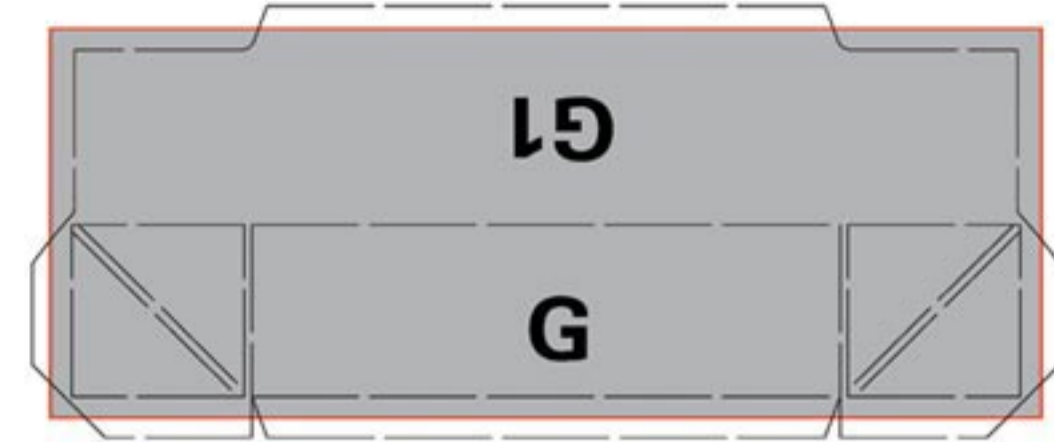

Collapsible Rigid Boxes
(Product code: GP6673-74237-02)
Overall size: 202LX202WX63Hmm(+/-1mm)

This safe area is highlighted with red line for print bleeding. Please extend your design to this safe area.

This safe area is highlighted with red line for print bleeding. Please extend your design to this safe area.

customprintbox