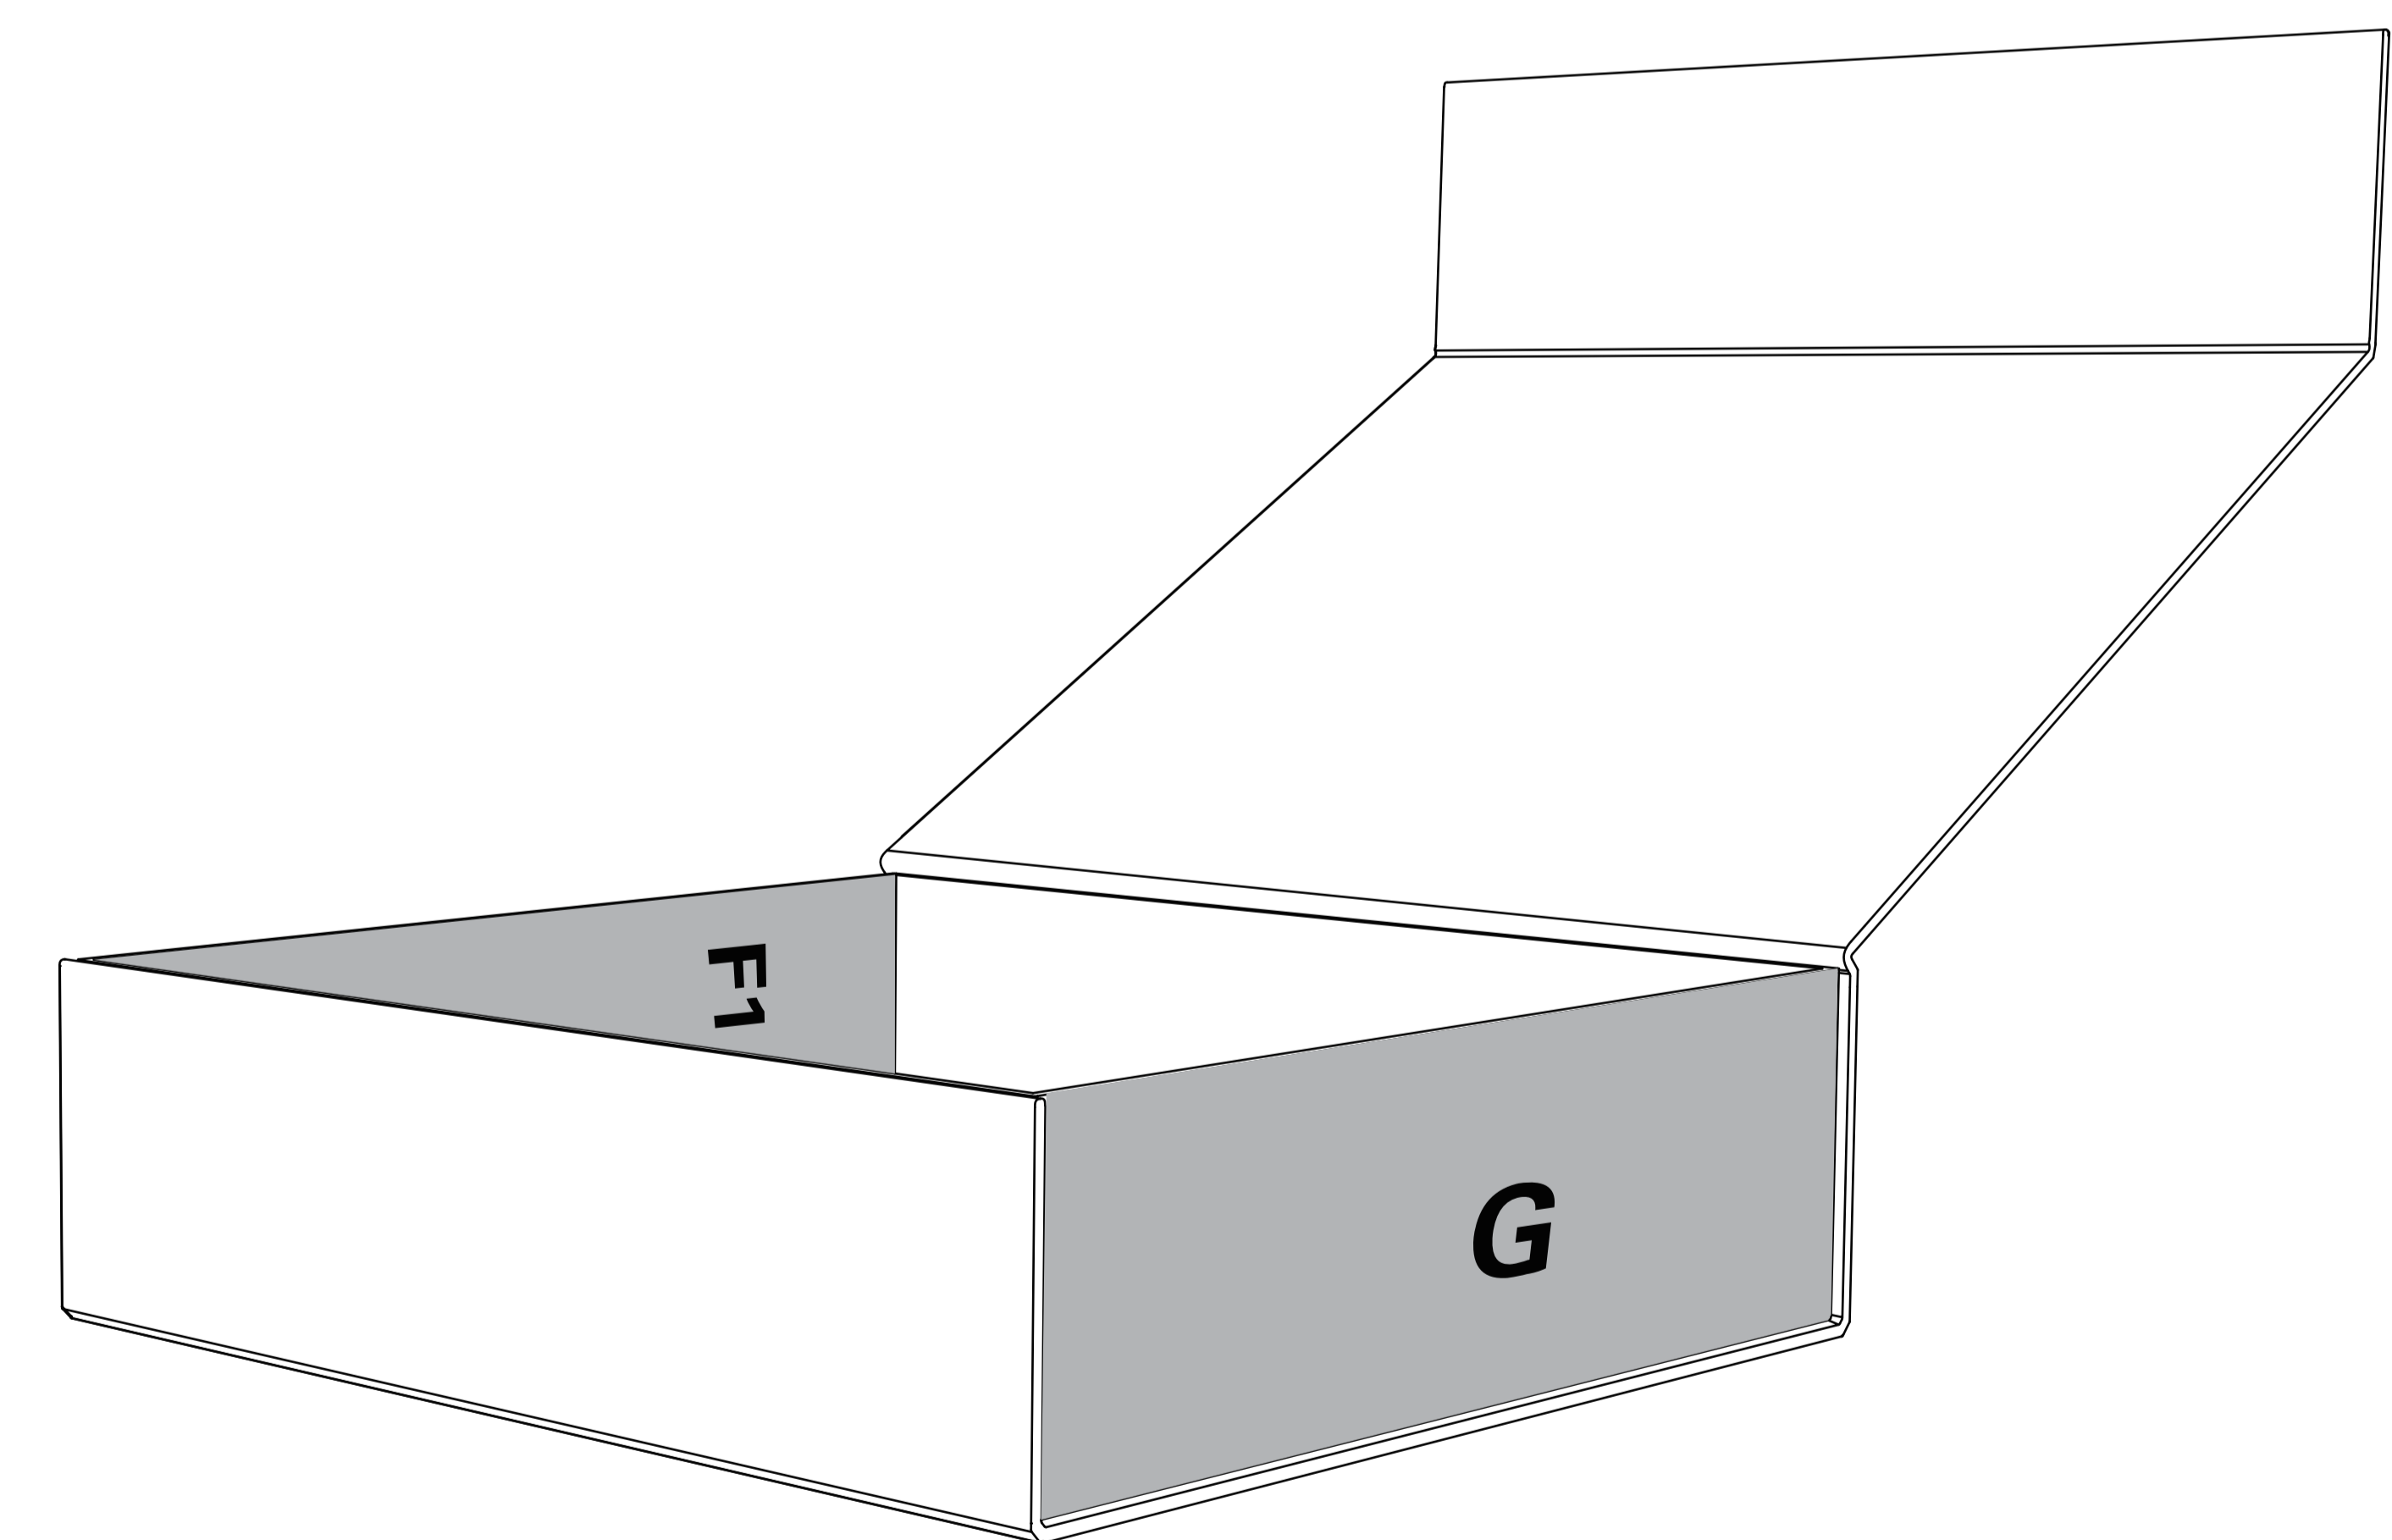

Wrapping Paper Theme Flat Pack Square Rigid box
(Product code: GP6673-74237-02)
Overall size: 203LX203WX63Hmm(+/-1mm)

This safe area is highlighted with red line for print bleeding.
 Please extend your design to this safe area.

This safe area is highlighted with red line for print bleeding.
 Please extend your design to this safe area.

customprintbox