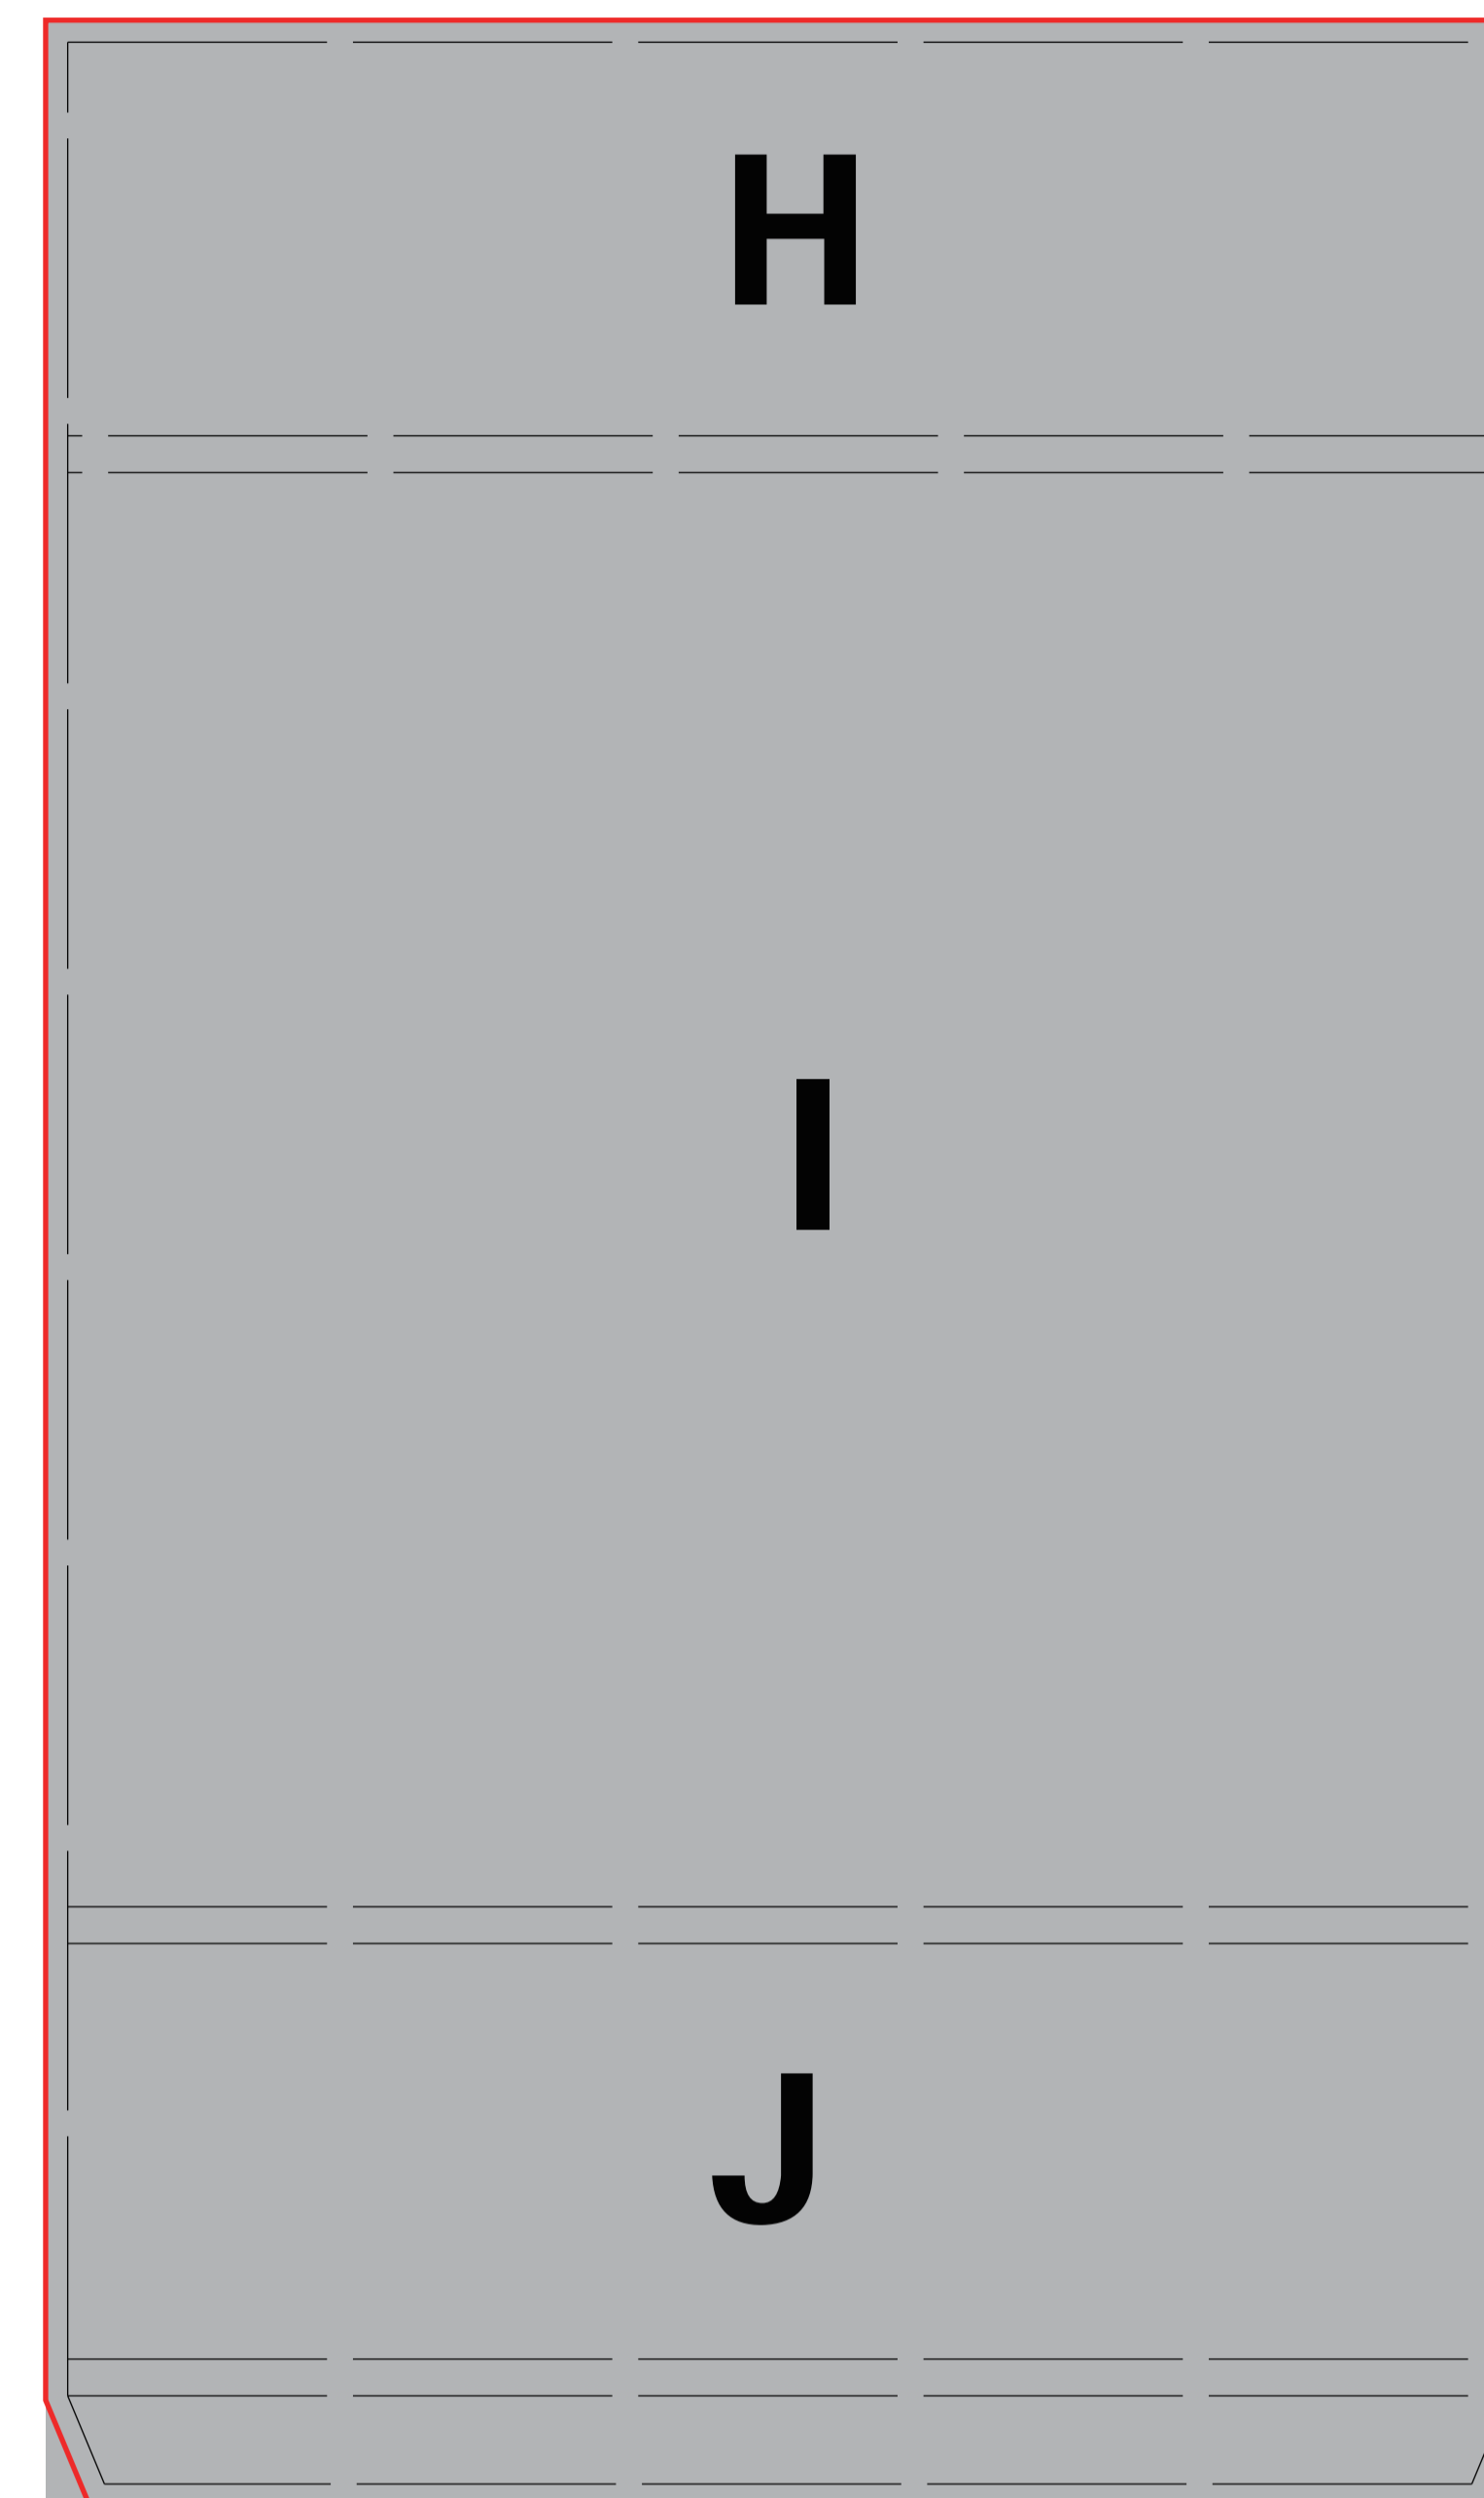

Wrapping Paper Theme Flat Pack Square Rigid box
(Product code: GP6673-74237-02)
Overall size: 203LX203WX63Hmm(+/-1mm)

This safe area is highlighted with red line for print bleeding.
 Please extend your design to this safe area.

This safe area is highlighted with red line for print bleeding.
 Please extend your design to this safe area.

customprintbox