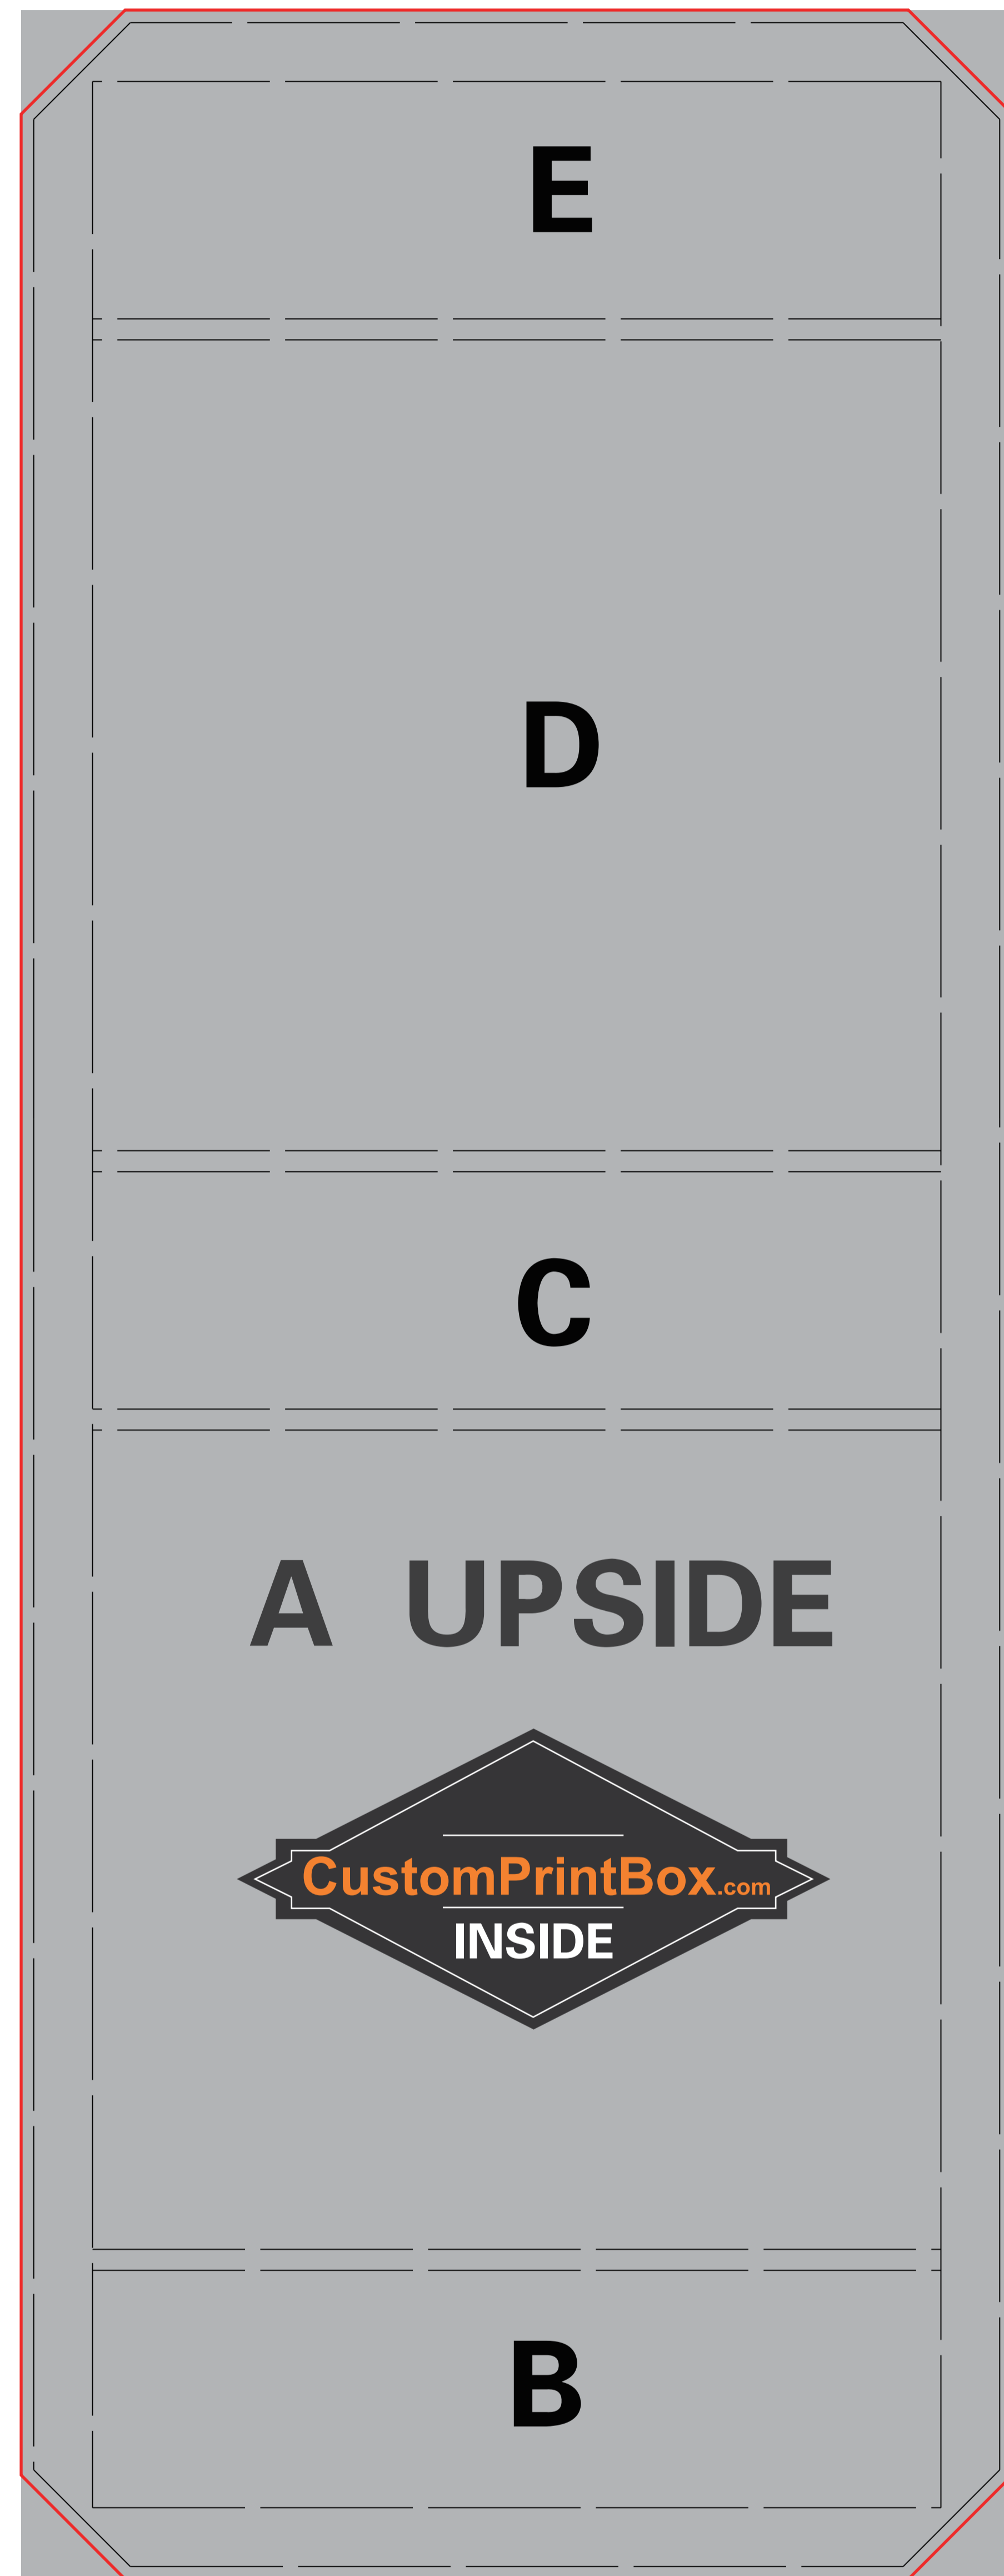

Wrapping Paper Theme Flat Pack Square Rigid box
(Product code: GP6673-74237-02)
Overall size: 203LX203WX63Hmm(+/-1mm)

This safe area is highlighted with red line for print bleeding.
 Please extend your design to this safe area.

This safe area is highlighted with red line for print bleeding.
 Please extend your design to this safe area.

customprintbox