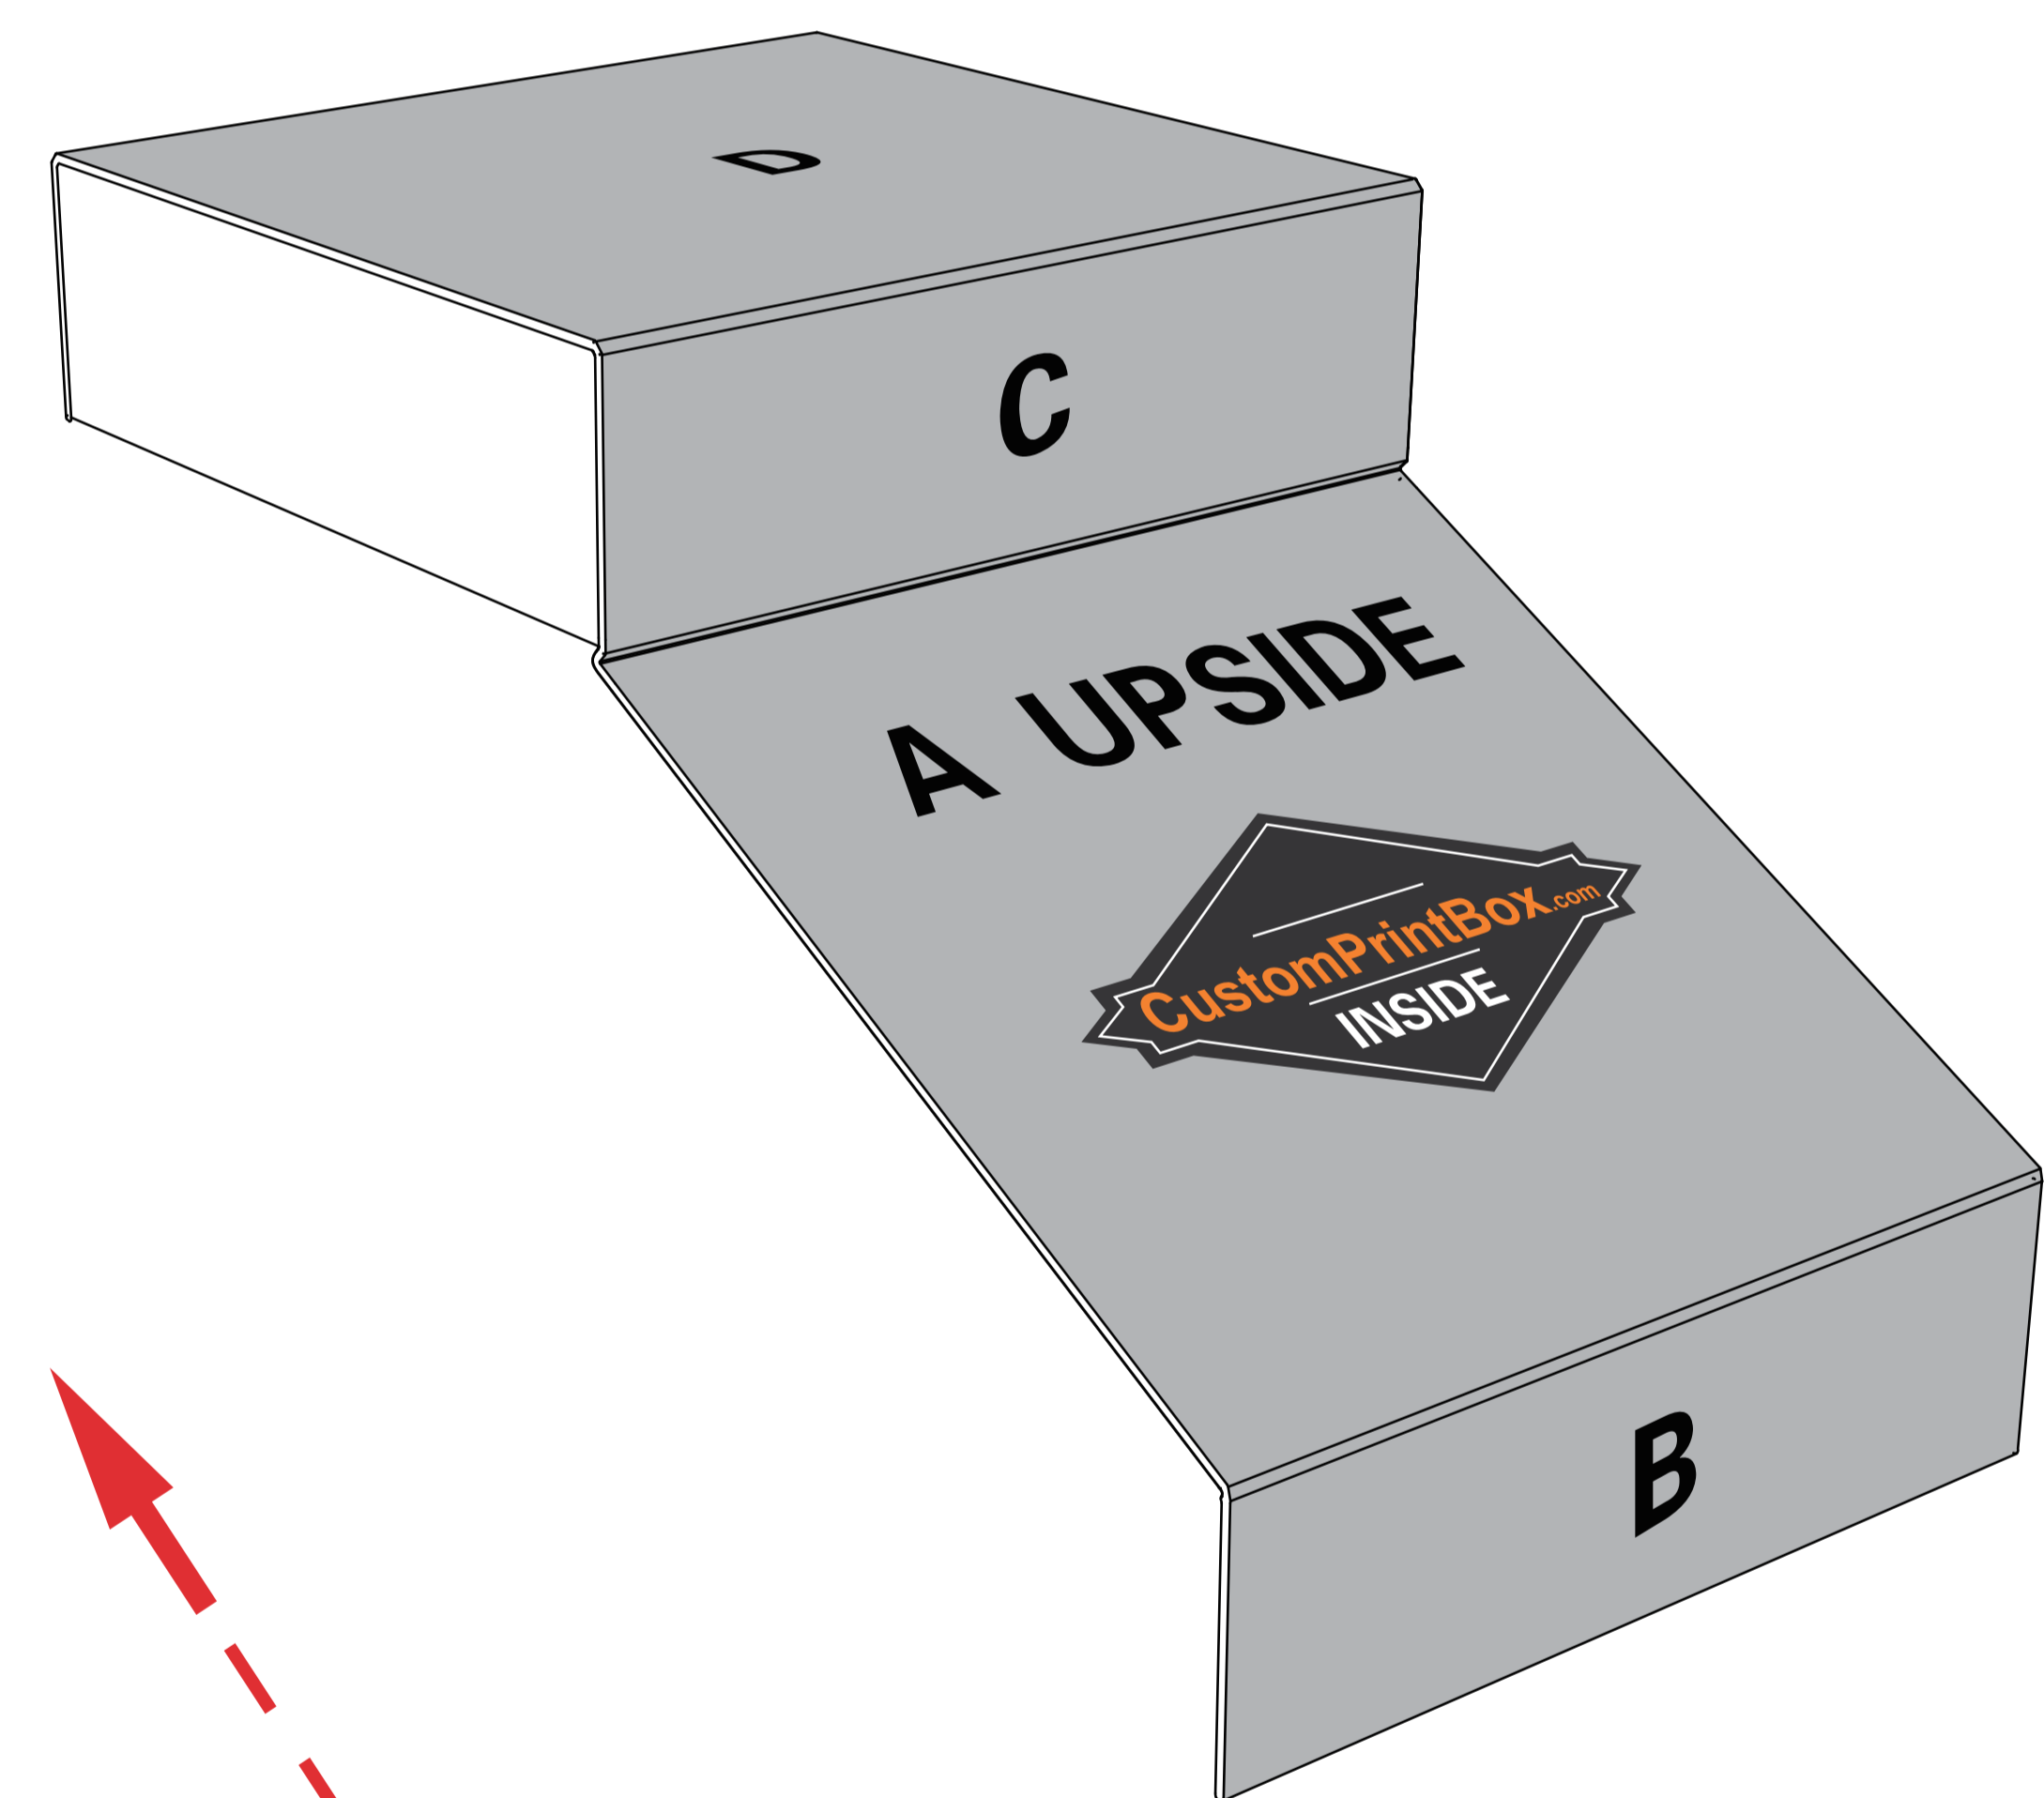

Wrapping Paper Theme Flat Pack Square Rigid box
(Product code: GP6673-74237-02)
Overall size: 203LX203WX63Hmm(+/-1mm)

This safe area is highlighted with red line for print bleeding.
 Please extend your design to this safe area.

This safe area is highlighted with red line for print bleeding.
 Please extend your design to this safe area.

customprintbox