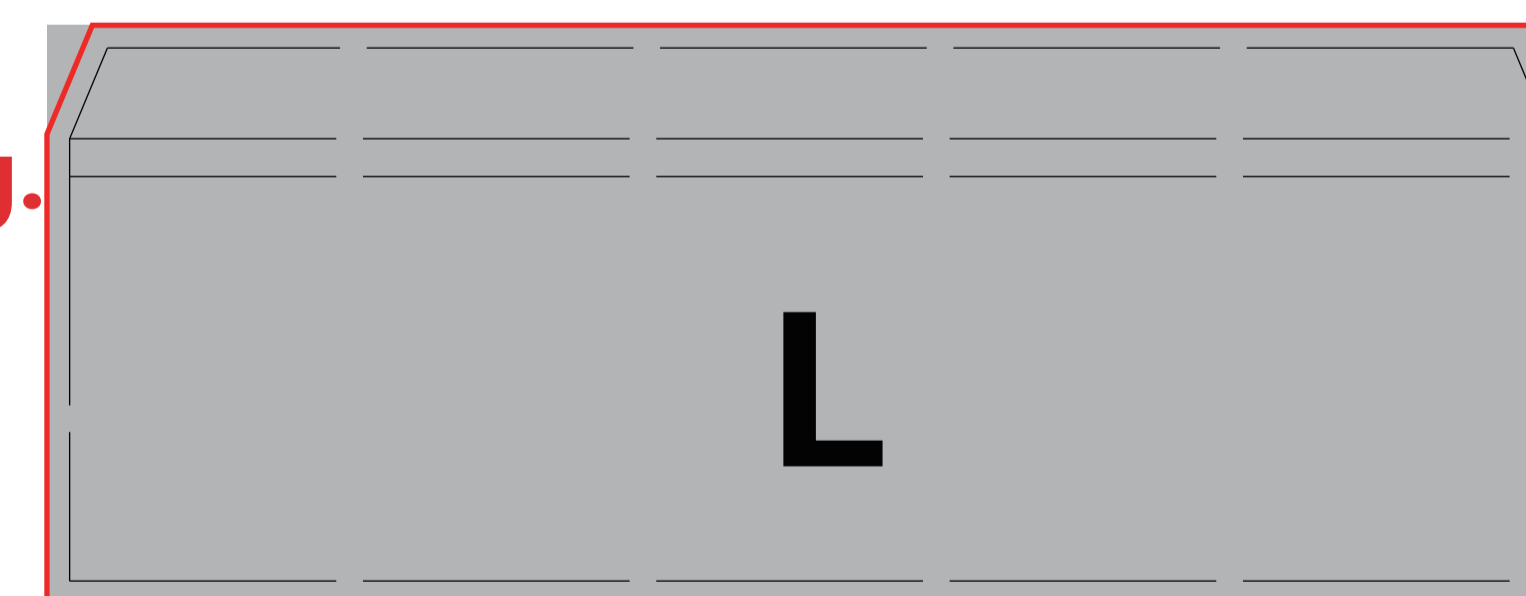

Wrapping Paper Theme Flat Pack Square Rigid box
(Product code: GP6673-74237-02)
Overall size: 203LX203WX63Hmm(+/-1mm)

This safe area is highlighted with red line for print bleeding.
 Please extend your design to this safe area.

This safe area is highlighted with red line for print bleeding.
 Please extend your design to this safe area.

customprintbox