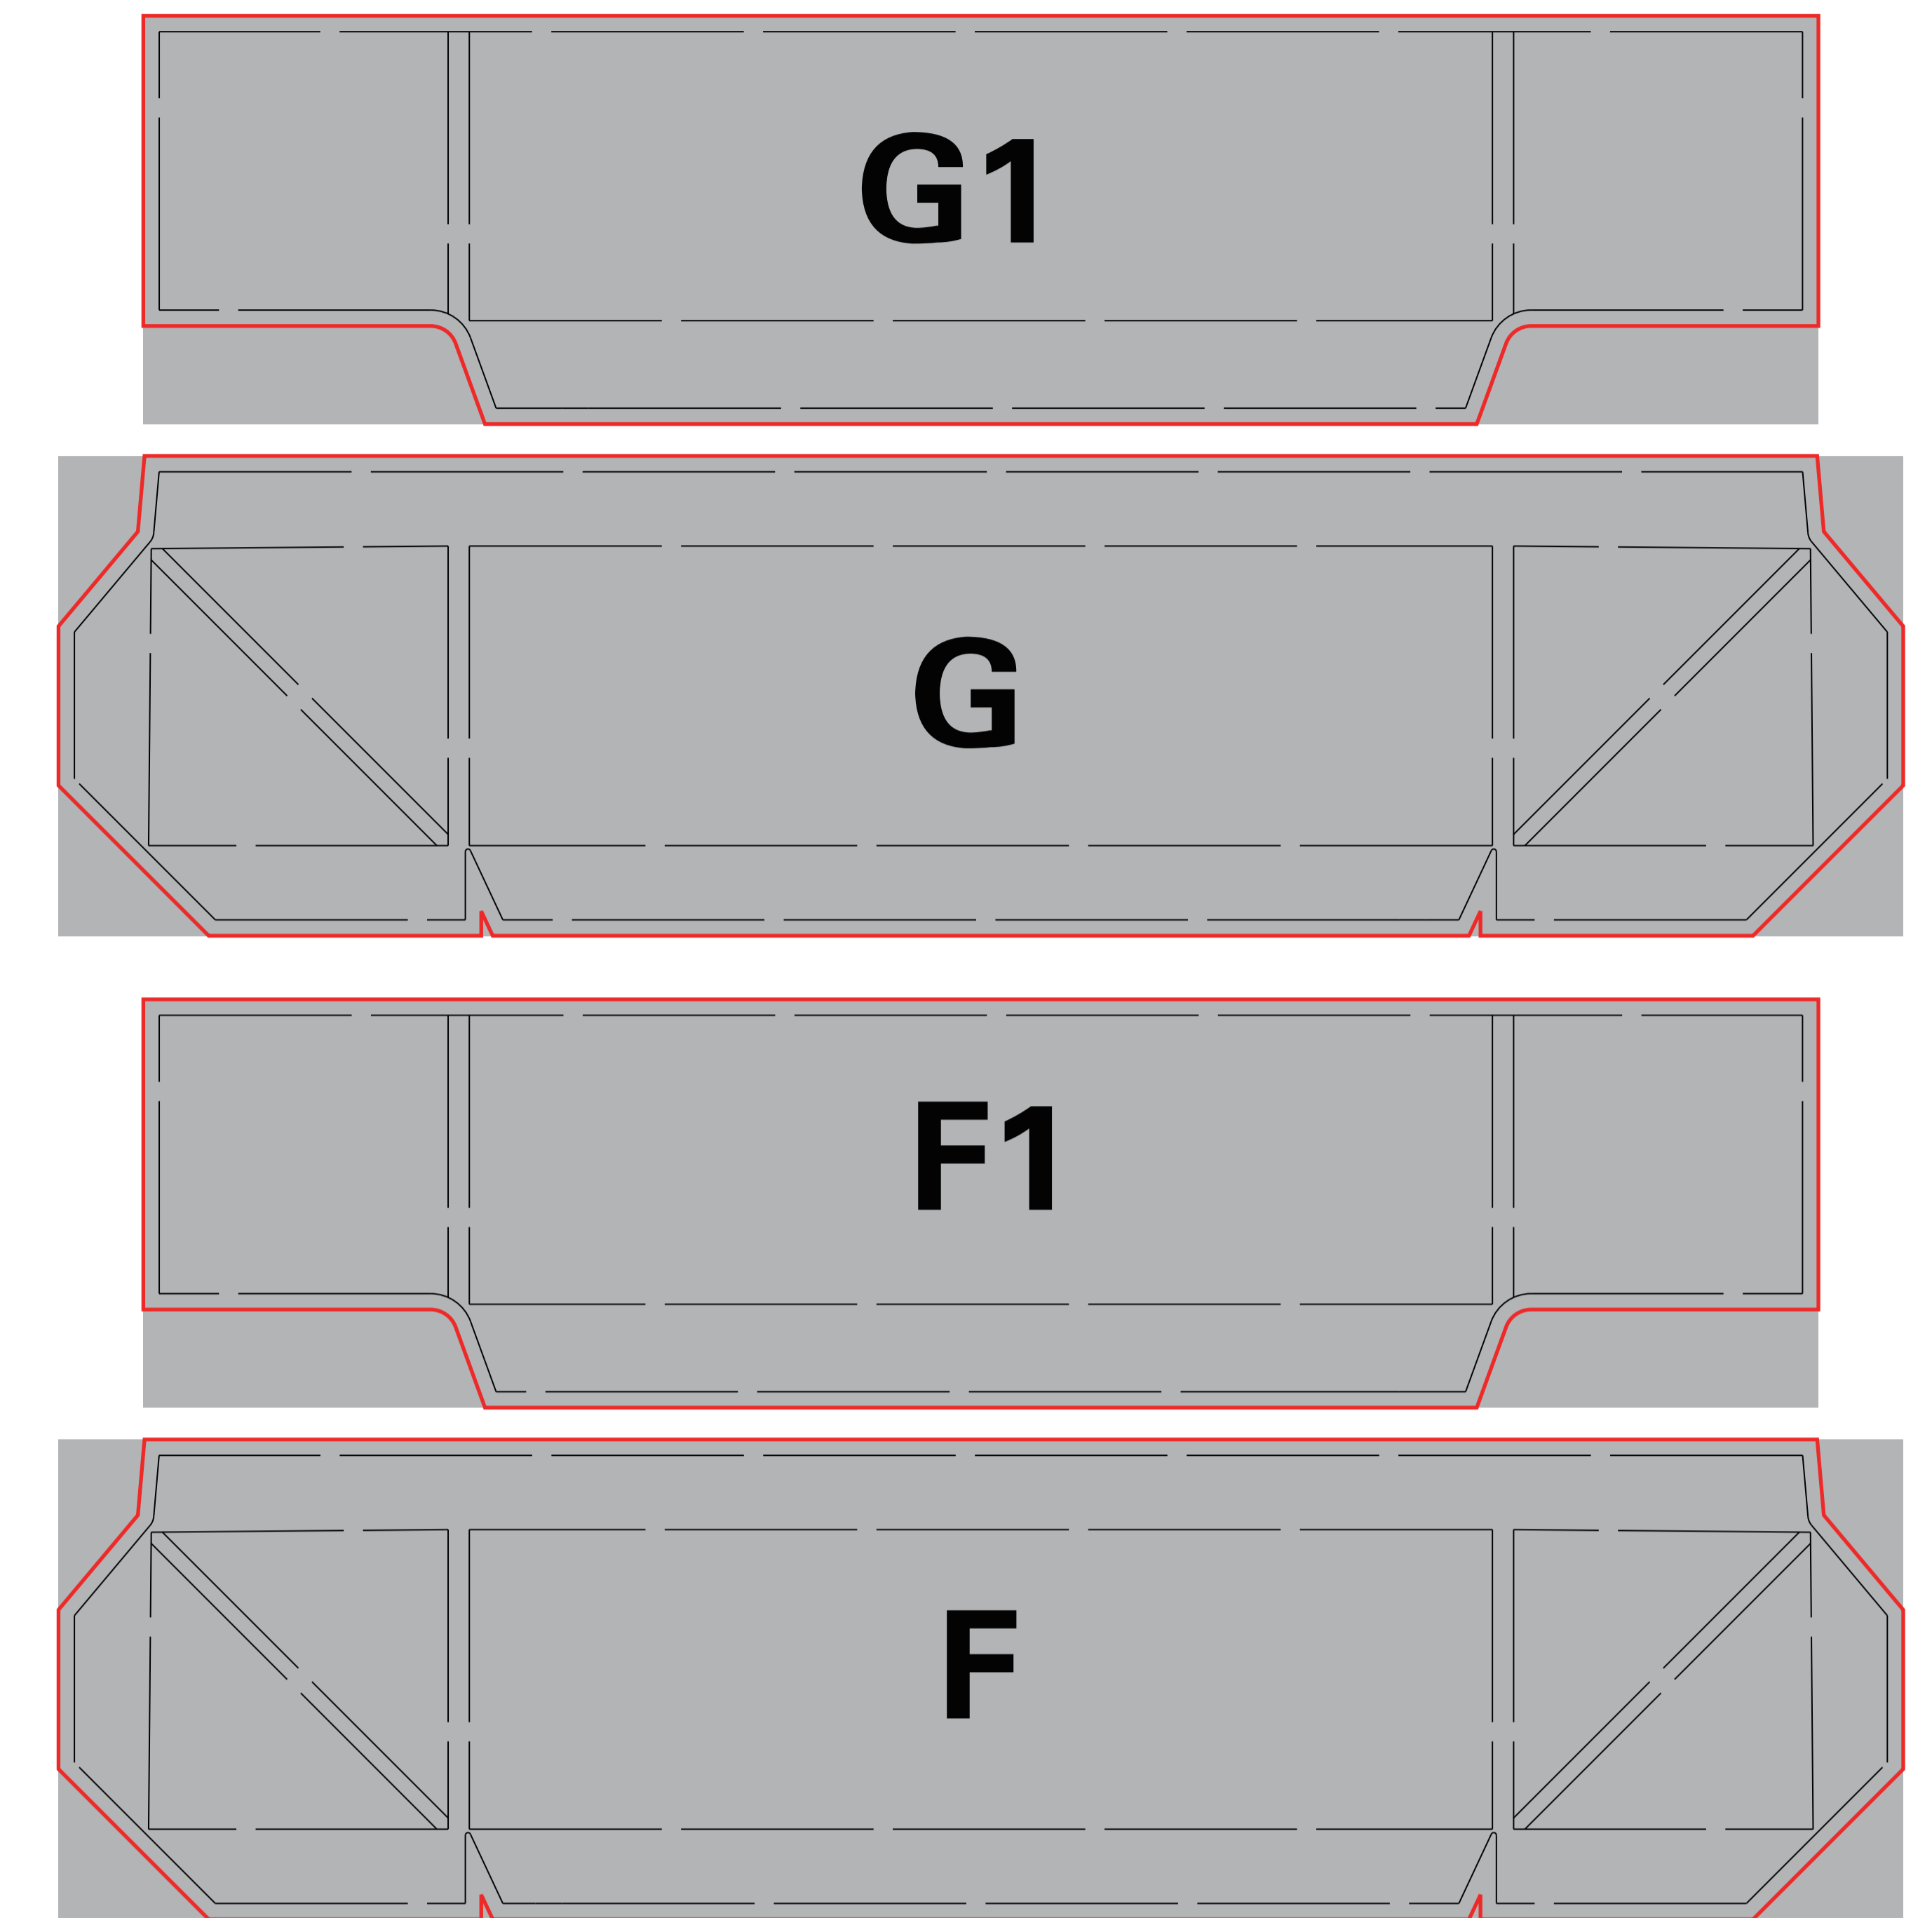

Wrapping Paper Theme Flat Pack Square Rigid box
(Product code: GP6673-74237-02)
Overall size: 203LX203WX63Hmm(+/-1mm)

This safe area is highlighted with red line for print bleeding.
 Please extend your design to this safe area.

This safe area is highlighted with red line for print bleeding.
 Please extend your design to this safe area.

customprintbox