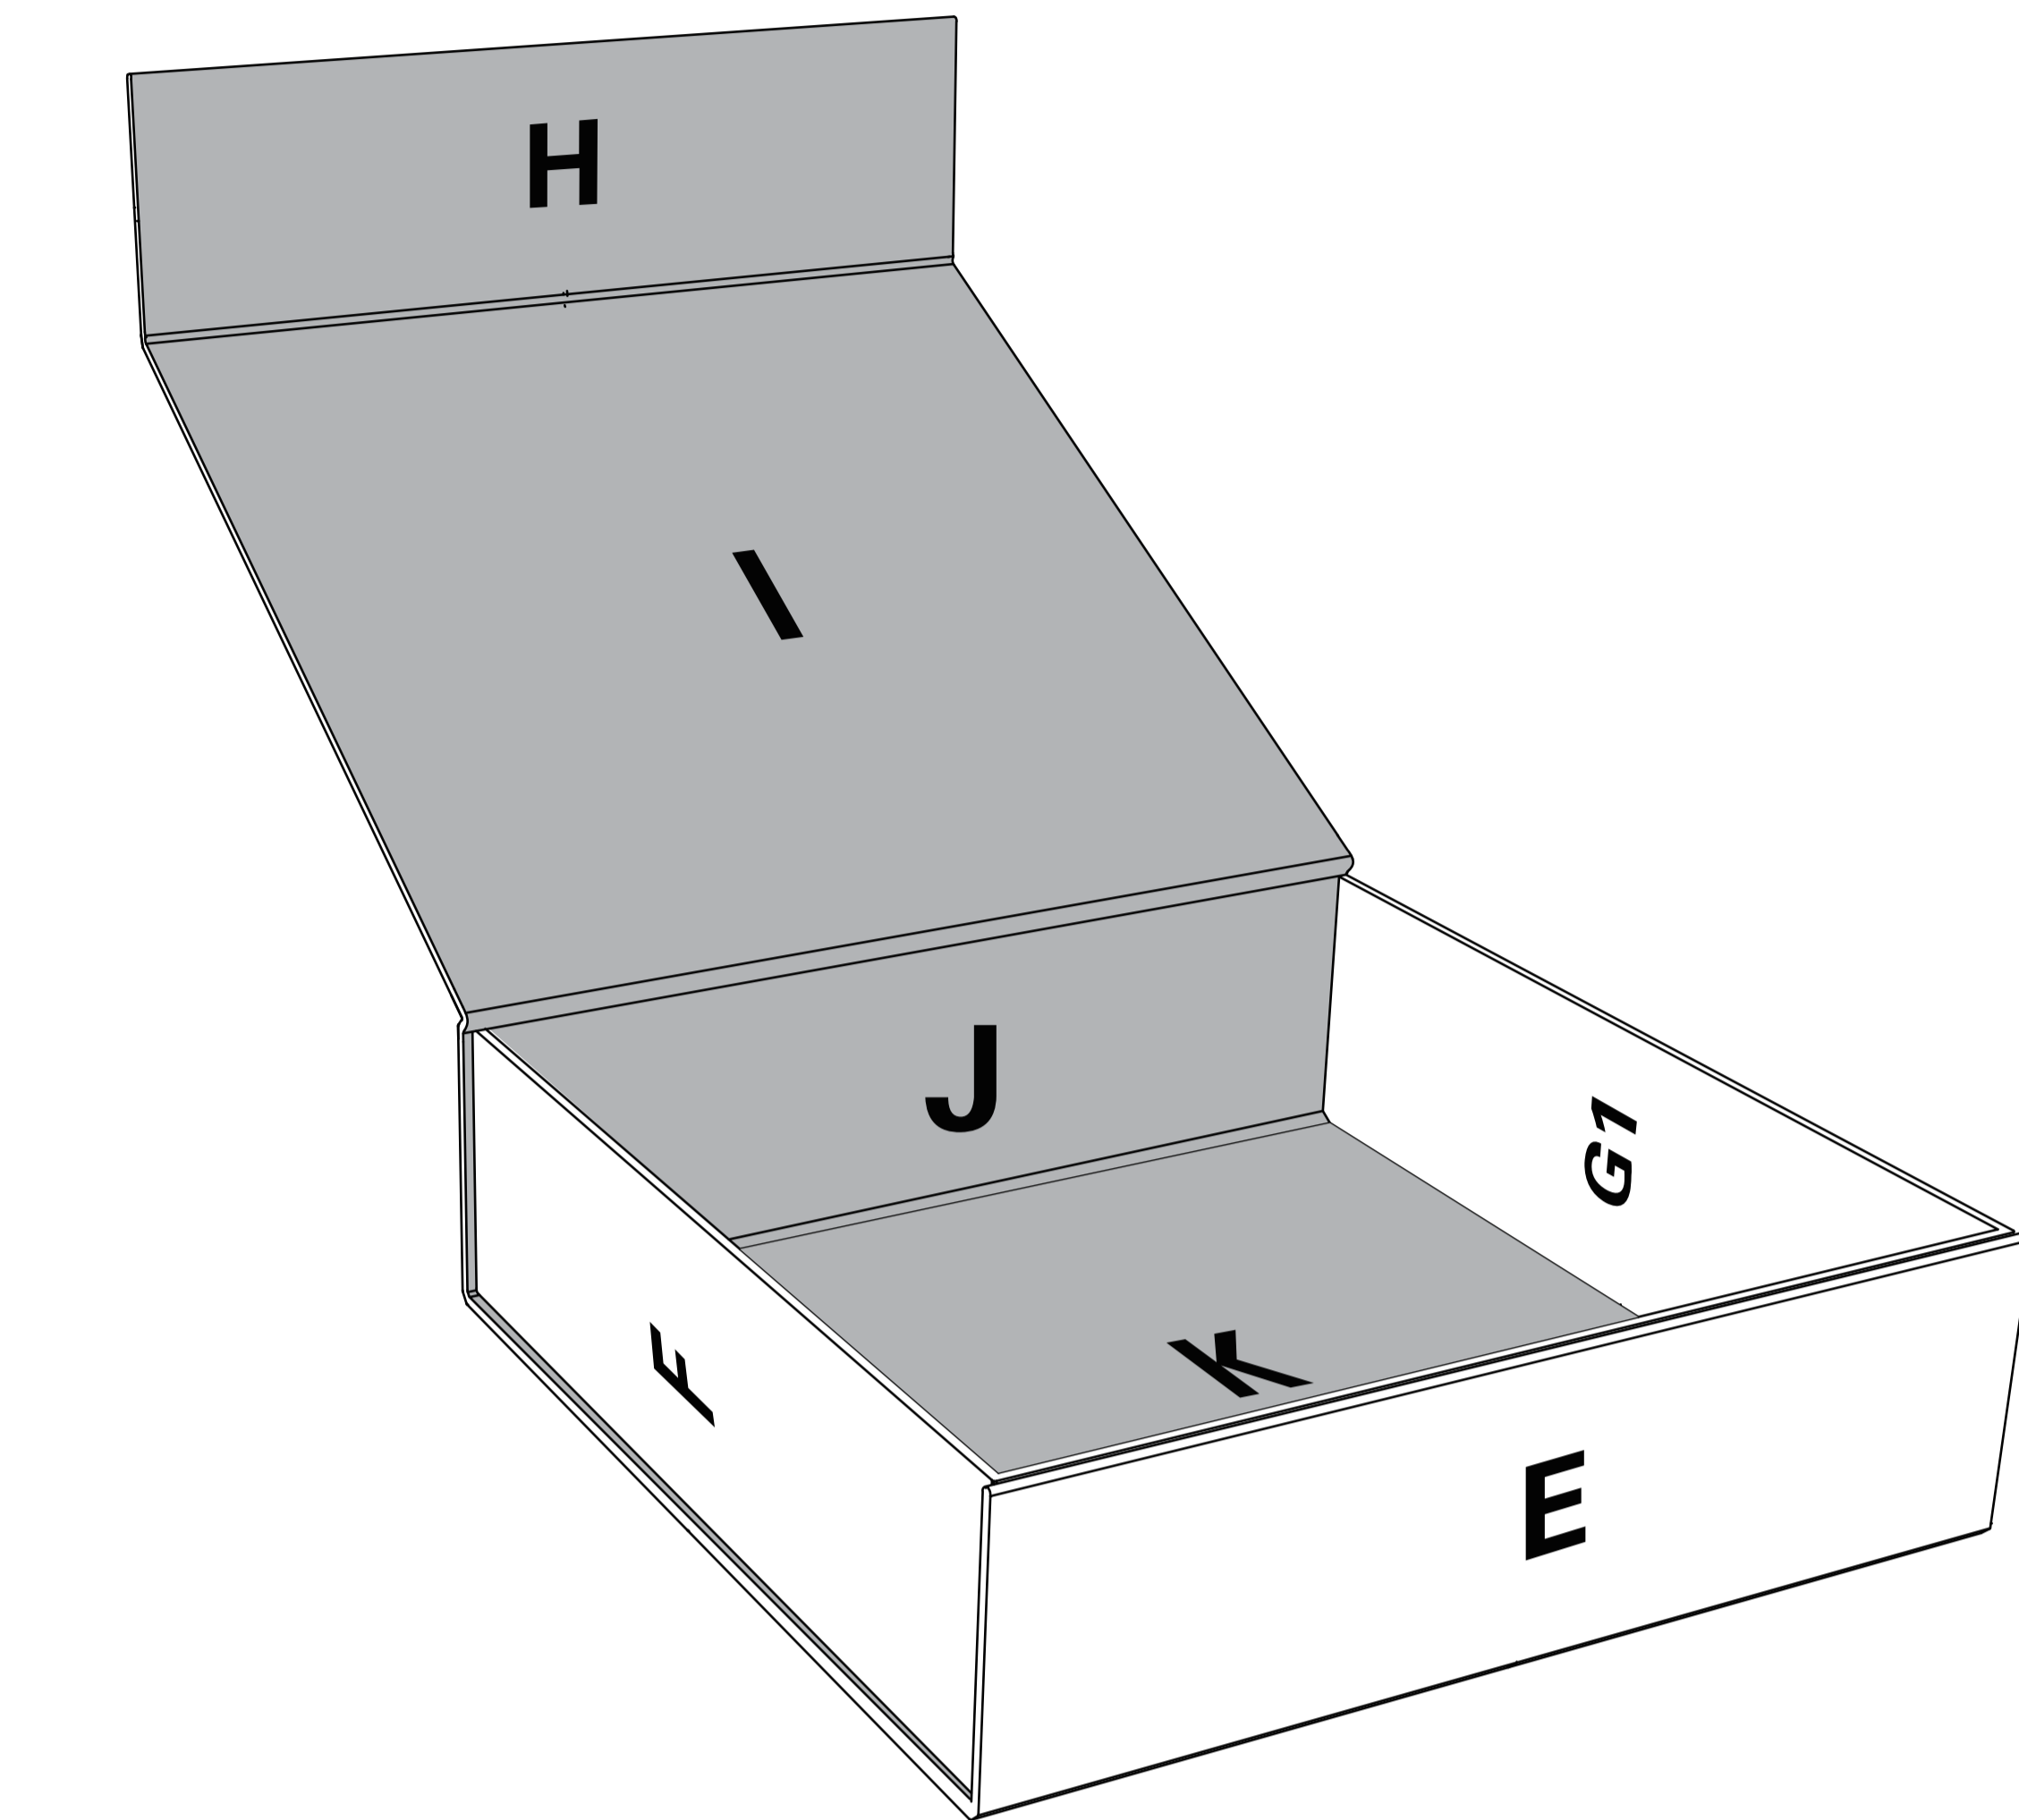

Wrapping Paper Theme Flat Pack Square Rigid box
(Product code: GP6673-74237-02)
Overall size: 203LX203WX63Hmm(+/-1mm)

This safe area is highlighted with red line for print bleeding.
 Please extend your design to this safe area.

This safe area is highlighted with red line for print bleeding.
 Please extend your design to this safe area.

customprintbox